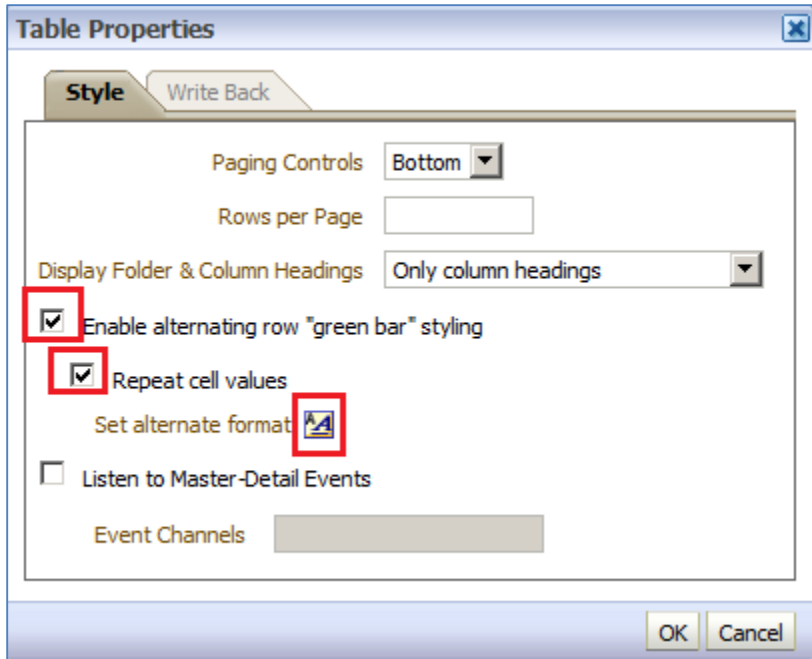

After clicking “Set alternate format” choose the desired cell background color

FOUR
See results