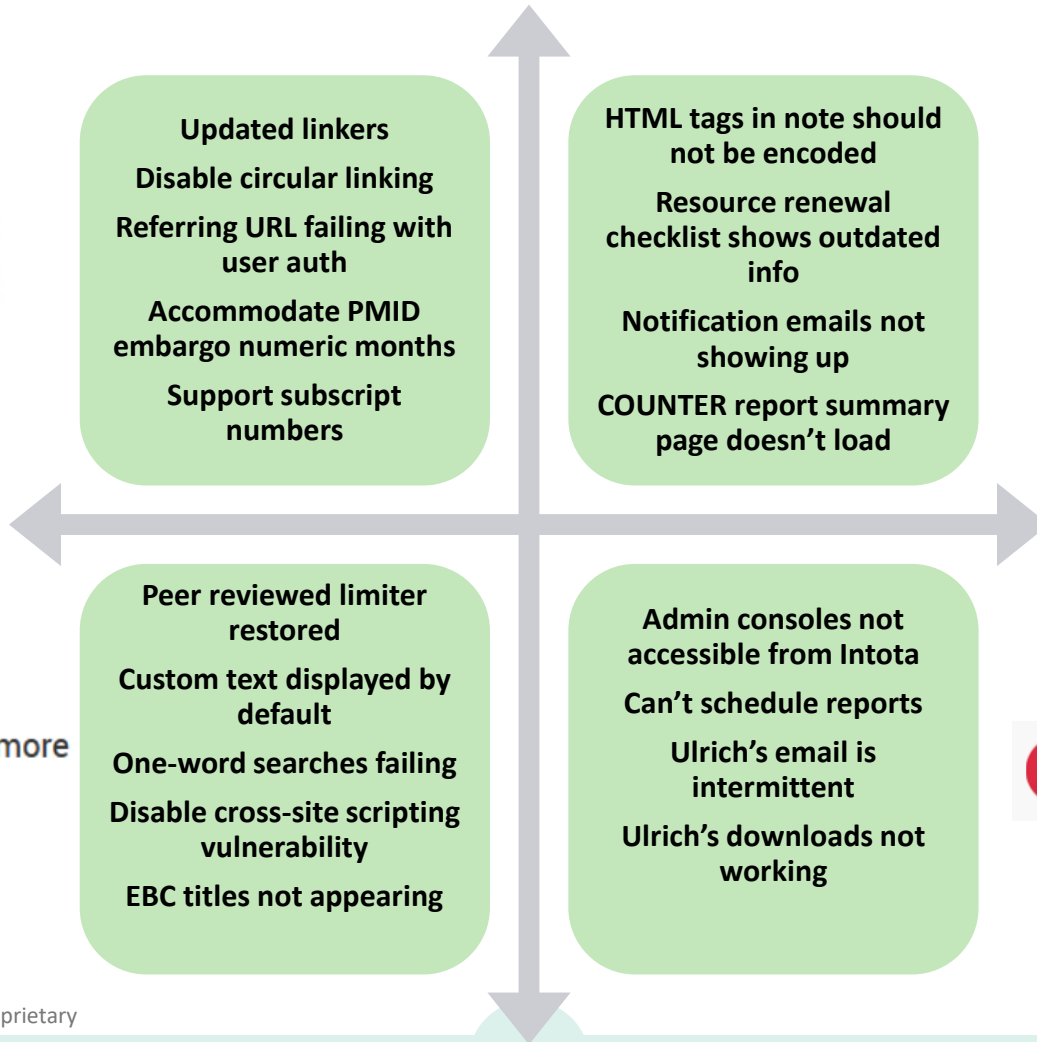

Management Reports

Management Reports

Select Report: Tracked Videos ▼ Report Name

Database Details:

G	H	I	J	K
Book holdings	Journal holdings	Video holdings	Total number of	Status
0	64	147	211	Subscribed
0	0	388	388	Trial
23	5993	0	6016	Subscription
0	1264	0	1264	Subscribed
0	7	660	667	Subscribed

100+ Fixes

Online Journals, Books and more

A hand is holding a sheet of white graph paper with a light blue grid. The background is a light teal color with decorative elements: a blue circular ruler with various holes and markings in the top left, and a bouquet of purple bell-shaped flowers in the top right. A thin orange horizontal line is positioned below the text.