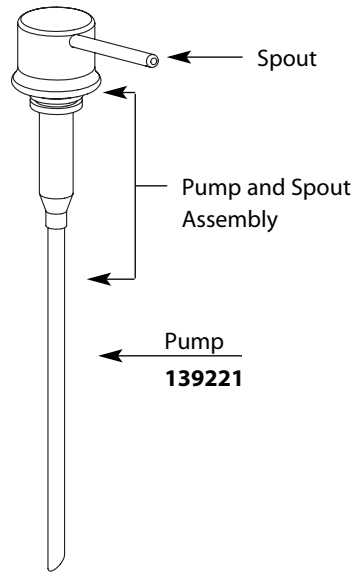

Buy it for looks. Buy it for life.®

■ Order by Part Number

Illustrated Parts

LIQUID DISPENSER	
<u>MODEL</u>	<u>FINISH</u>
3914	Chrome
3914CP	Chrome/Polished Brass
3914CPR	Copper
3914S	Sand
3914W	Glacier
3914CSL	Classic Stainless
3914SL	Stainless
3914V	Ivory
3914ORB	Oil Rubbed Bronze
3914PW	Pewter
3914BB	Brushed Bronze