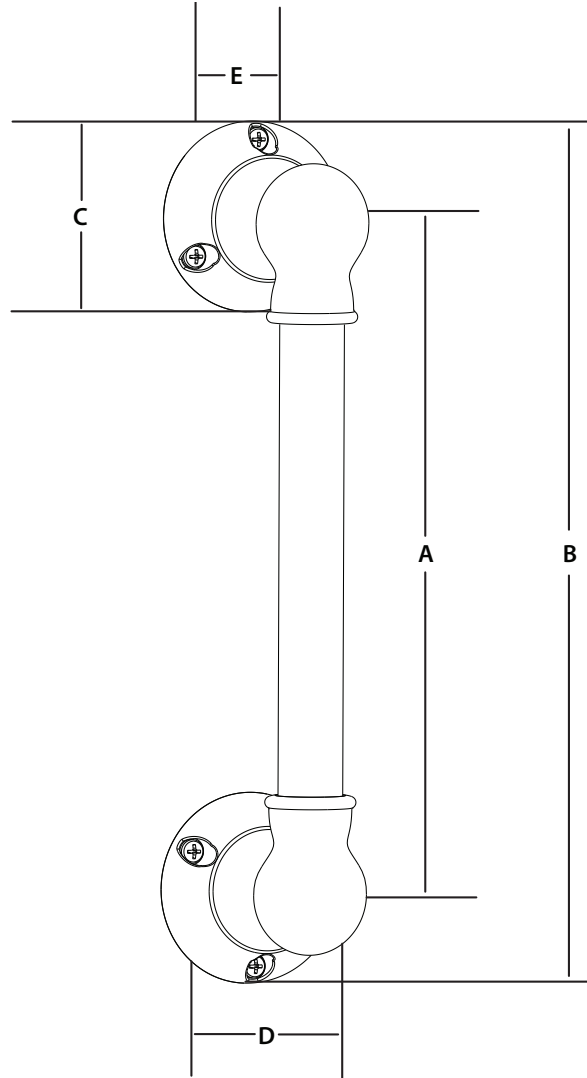

Technical Specification

Banbury Hand Grip with Press and Mark

MYG2609

Stock Numbers:

- **MYG2609CH – 9" Hand Grip**
Chrome Finish Exposed Screw
- **MYG2609BN – 9" Hand Grip**
Brushed Nickel Finish Exposed Screw

Dimensions:

	9" Grab Bar
A	9.00
B	11.55
C	2.55
D	2.50
E	1.60

Materials:

The **bar** is made from Stainless Steel and the **posts** are Zinc.

Cleaning Instructions:

To preserve the fine finish of this product, clean only with a soft damp cloth. Dry well. Do not use commercial or abrasive cleaners.