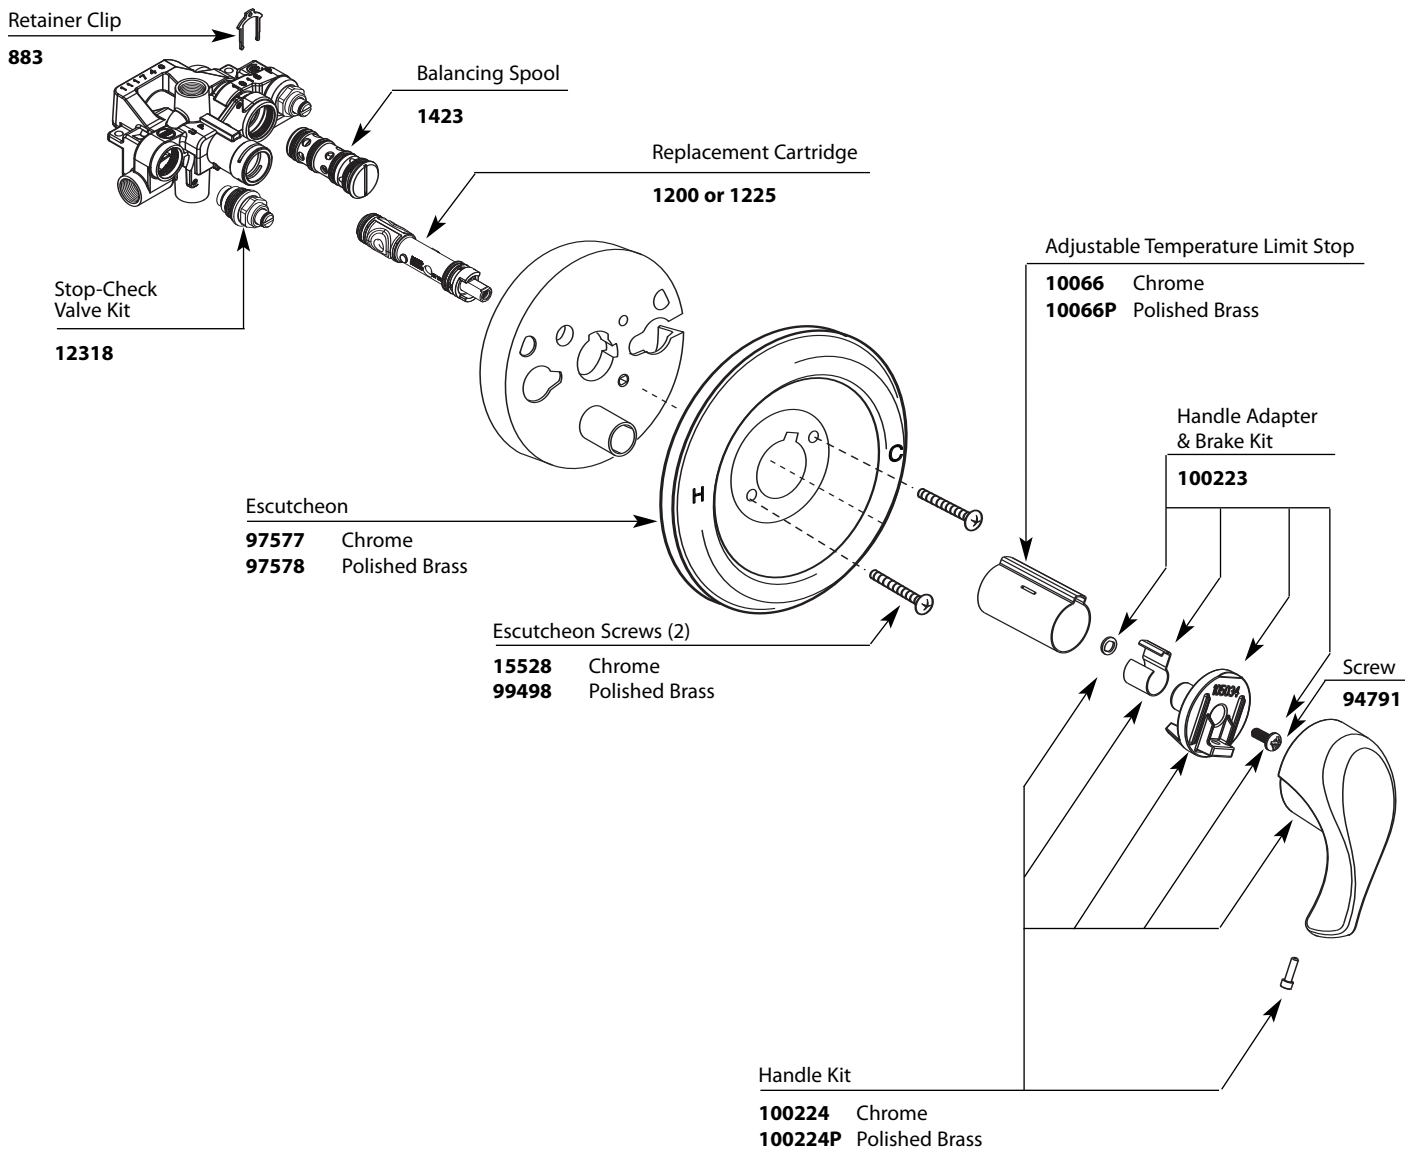

Buy it for looks. Buy it for life.®

■ Order by Part Number

There is more than 1 version of this model.  
Page down to identify the version you have.

# Illustrated Parts

LEGEND® MOENTROL®		
Single-Handle Tub/Shower Valve Only		
MODEL	HANDLE	FINISH
L3170	Lever	Chrome
L3170P	Lever	Polished Brass

TO ORDER PARTS CALL: 1-800-BUY-MOEN

www.moen.com

Buy it for looks. Buy it for life.®

■ Order by Part Number

# Illustrated Parts

LEGEND® MOENTROL®		
Single-Handle Tub/Shower Valve Only		
MODEL	HANDLE	FINISH
L3170	Lever	Chrome
L3170P	Lever	Polished Brass