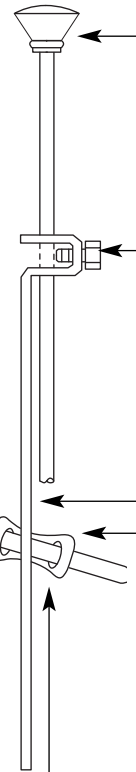

Buy it for looks. Buy it for life.®

■ Order by Part Number

Illustrated Parts

MOEN® METALLIC LAVATORY WASTE ASSEMBLY	
MODEL	FINISH
10790	Chrome
Discontinued	
99500	Polished Brass

Drain Pop-Up Plug (Obsolete)

103459

Waste Plug and Seat

- 10709** Chrome/Non-Metallic
- 10709AN** Antique Nickel/Non-Metallic
- 10709AZ** Antique Bronze/Non-Metallic
- 10709BN** Brushed Nickel/Non-Metallic
- 10709ORB** Oil Rubbed Bronze/Non-Metallic
- 10709WR** Wrought Iron/Non-Metallic
- 93457** Antique Brass/Non-Metallic
- 99596** Polished Brass/Non-Metallic
- 1826W** Glacier/Non-metallic

Waste Seat (Snap-On)
(Obsolete)

103458

Waste Seat (Threaded)

- 1185** Chrome

Lift Rod and Knob
Assembly Kit

- 12694** Chrome
- 99511** Polished Brass
- 94680** Glacier

Pivot Rod Seat

16015

Hardware Kit

106322

Pivot Rod and Clip Assembly

12689