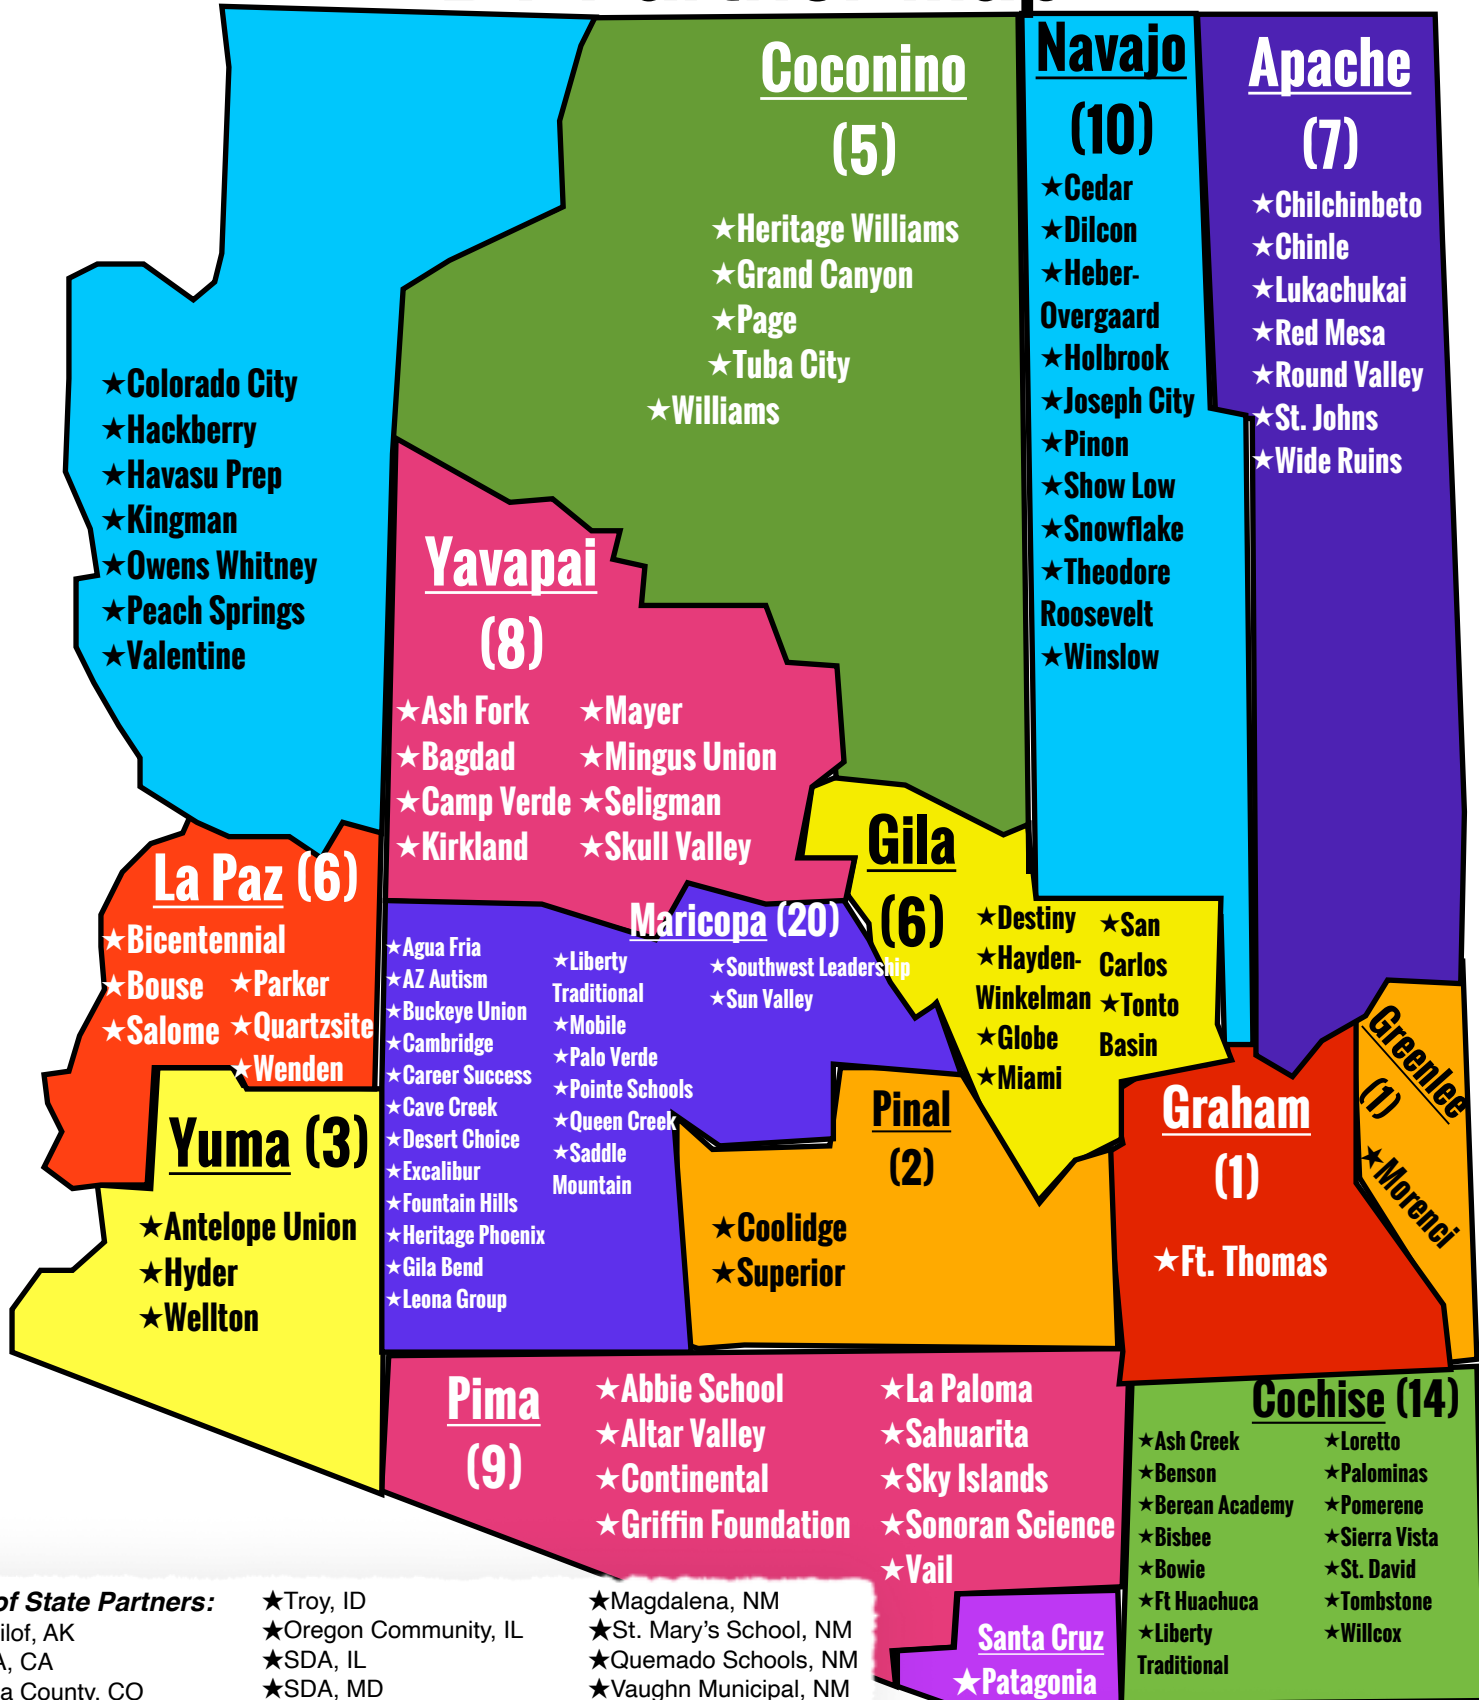

BT Partner Map

Out of State Partners:

- ★ Pribilof, AK
- ★ SDA, CA
- ★ Delta County, CO
- ★ Sheridan, CO
- ★ SDA, DE
- ★ SDA, HI
- ★ Firth, ID
- ★ Hagerman, ID
- ★ Troy, ID
- ★ Oregon Community, IL
- ★ SDA, IL
- ★ SDA, MD
- ★ SDA, MI
- ★ SDA, NC
- ★ Kimball, NE
- ★ Annunciation, NM
- ★ Jemez Valley NM
- ★ Magdalena, NM
- ★ St. Mary's School, NM
- ★ Quemado Schools, NM
- ★ Vaughn Municipal, NM
- ★ SDA, NY
- ★ Sciotoville School, OH
- ★ NaaTsis'Aan, UT
- ★ SDA, VA
- ★ Riverside, WI

* = Charter School
 ** = BIE School
 *** = Private School