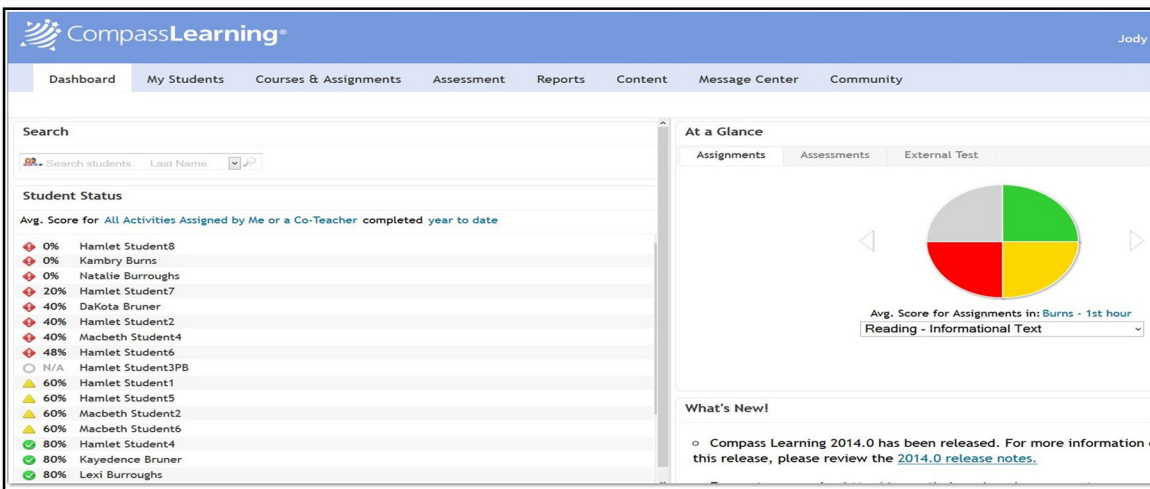

Navigating the Teacher Dashboard

The Teacher Dashboard is the home screen for each teacher, and the primary teacher tool for monitoring student progress through learning paths. The **Student Status** section on the left side displays student **average activity scores**. Click on the blue words "**Last 30 Days**" to modify the time frame for average scores to *yesterday*, the *last 7 days*, the *year to date*, etc.

The Dashboard provides a "**temperature check**" for students in your class. It only updates once every **24 hours**.

RED = 0-59% overall avg **YELLOW** = 60-69% overall avg **GREEN** = 70% and up overall avg

Student Status

- Ranks students from low to high
- Adjustable date ranges
- Visibility on all assignments
- Click on student names for more details

At a Glance

- Shows progress on assignments
- Color codes student performance
- Visibility on all assignments
- Click on pie chart for more details