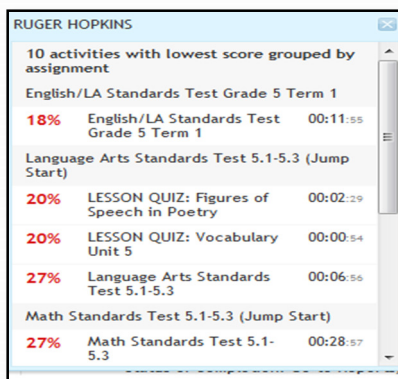

Navigating the Teacher Dashboard

The Teacher Dashboard is the home screen for each teacher, and the primary teacher tool for monitoring student progress through learning paths. The **Student Status** section on the left side displays student **average activity scores**. Click on the blue words "**Last 30 Days**" to modify the time frame for average scores to *yesterday*, the *last 7 days*, the *year to date*, etc.

The Dashboard provides a "**temperature check**" for students in your class. It only updates once every **24 hours**.

RED = 0-59% overall avg **YELLOW** = 60-69% overall avg **GREEN** = 70% and up overall avg

Student Status

- Ranks students from low to high
- Adjustable date ranges
- Visibility on all assignments
- Click on student names for more details

At a Glance

- Shows progress on assignments
- Color codes student performance
- Visibility on all assignments
- Click on pie chart for more details