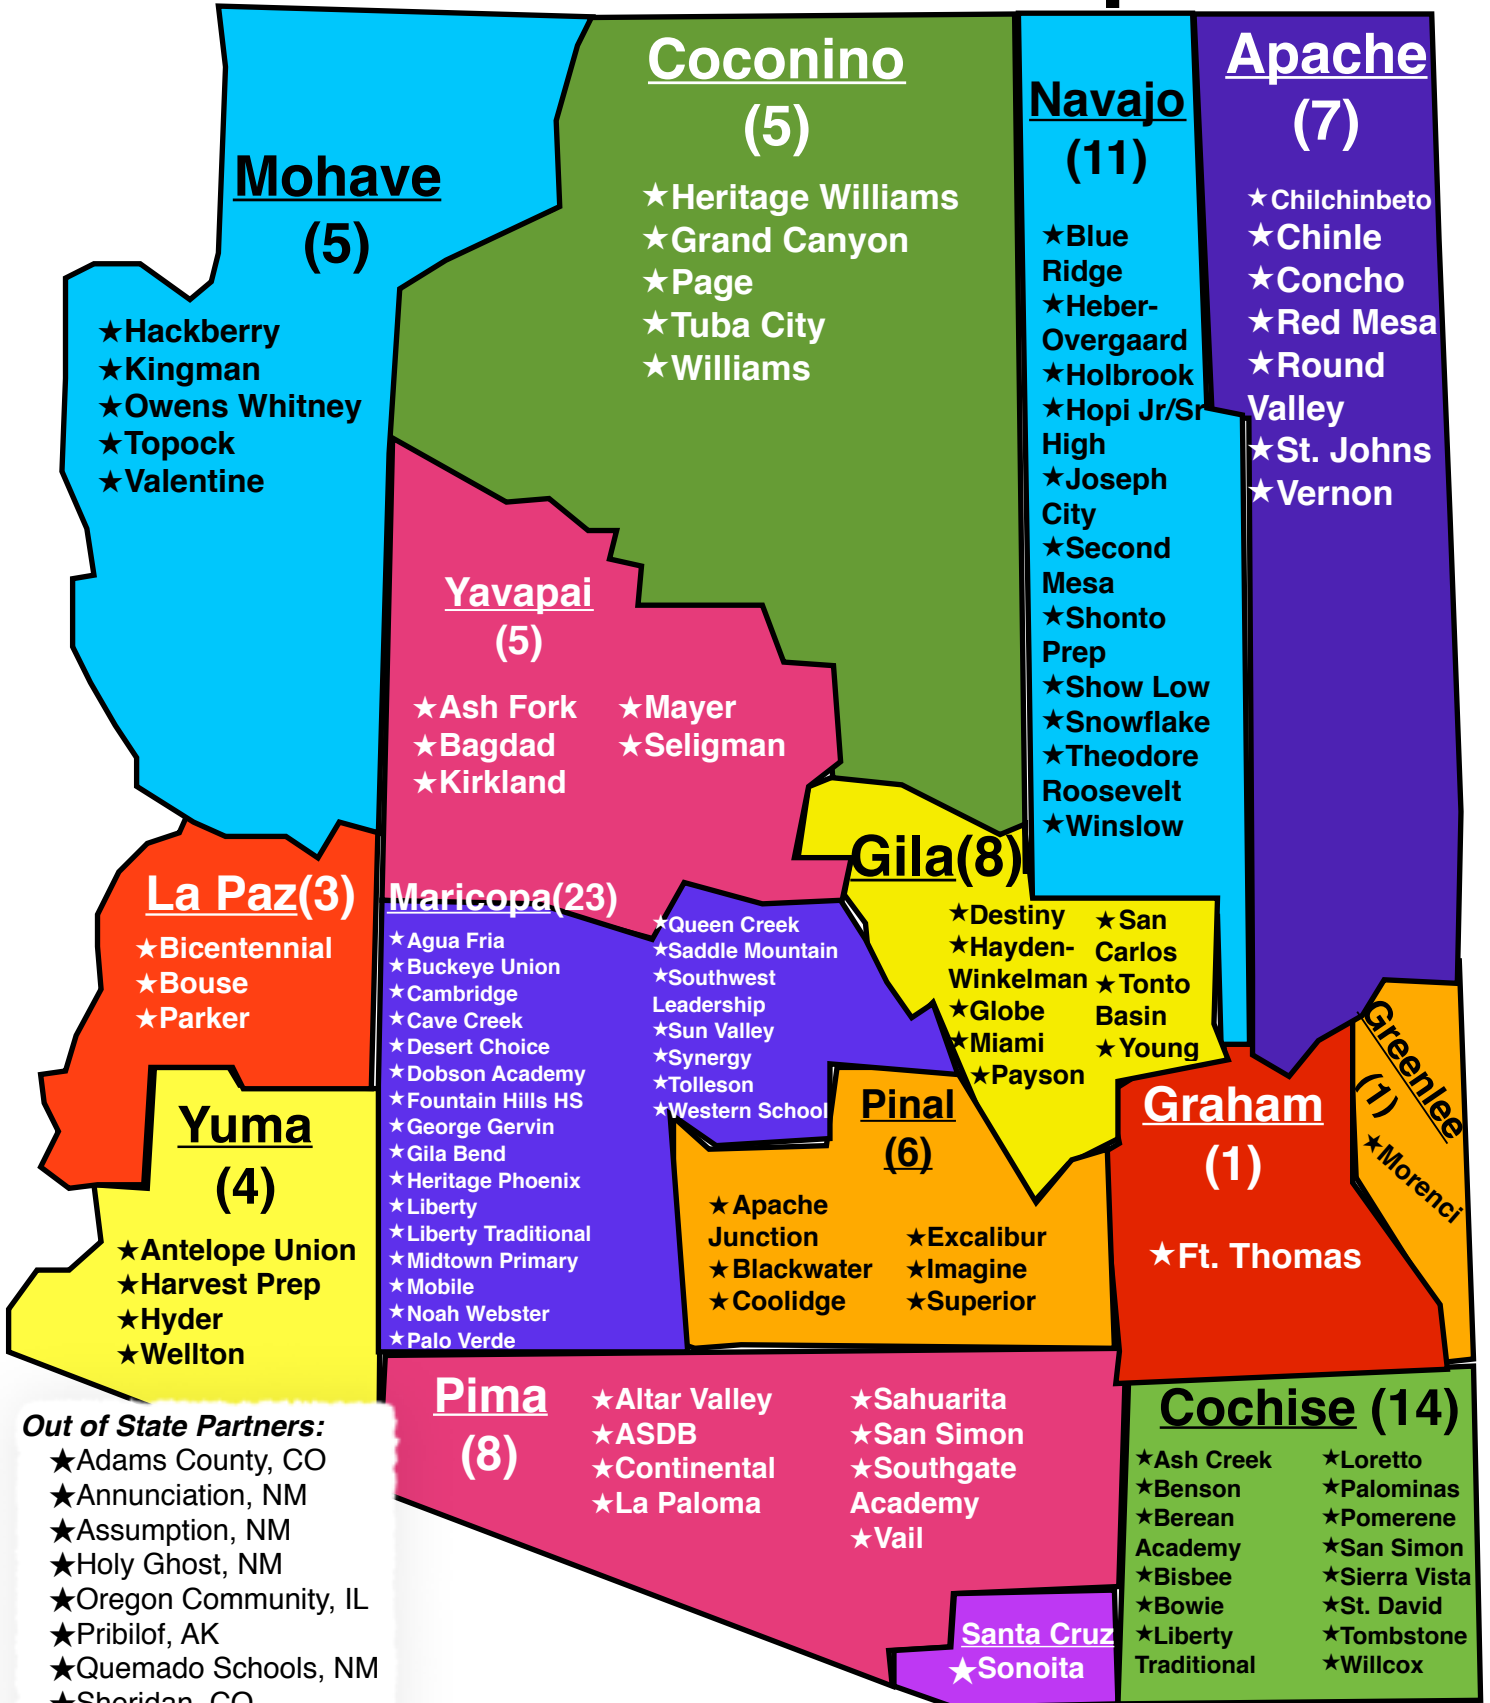

BT Partner Map

Out of State Partners:

- ★ Adams County, CO
- ★ Annunciation, NM
- ★ Assumption, NM
- ★ Holy Ghost, NM
- ★ Oregon Community, IL
- ★ Pribilof, AK
- ★ Quemado Schools, NM
- ★ Sheridan, CO
- ★ St. Mary's Belen, NM
- ★ St. Therese, NM
- ★ Troy, ID
- ★ Whitepine, ID