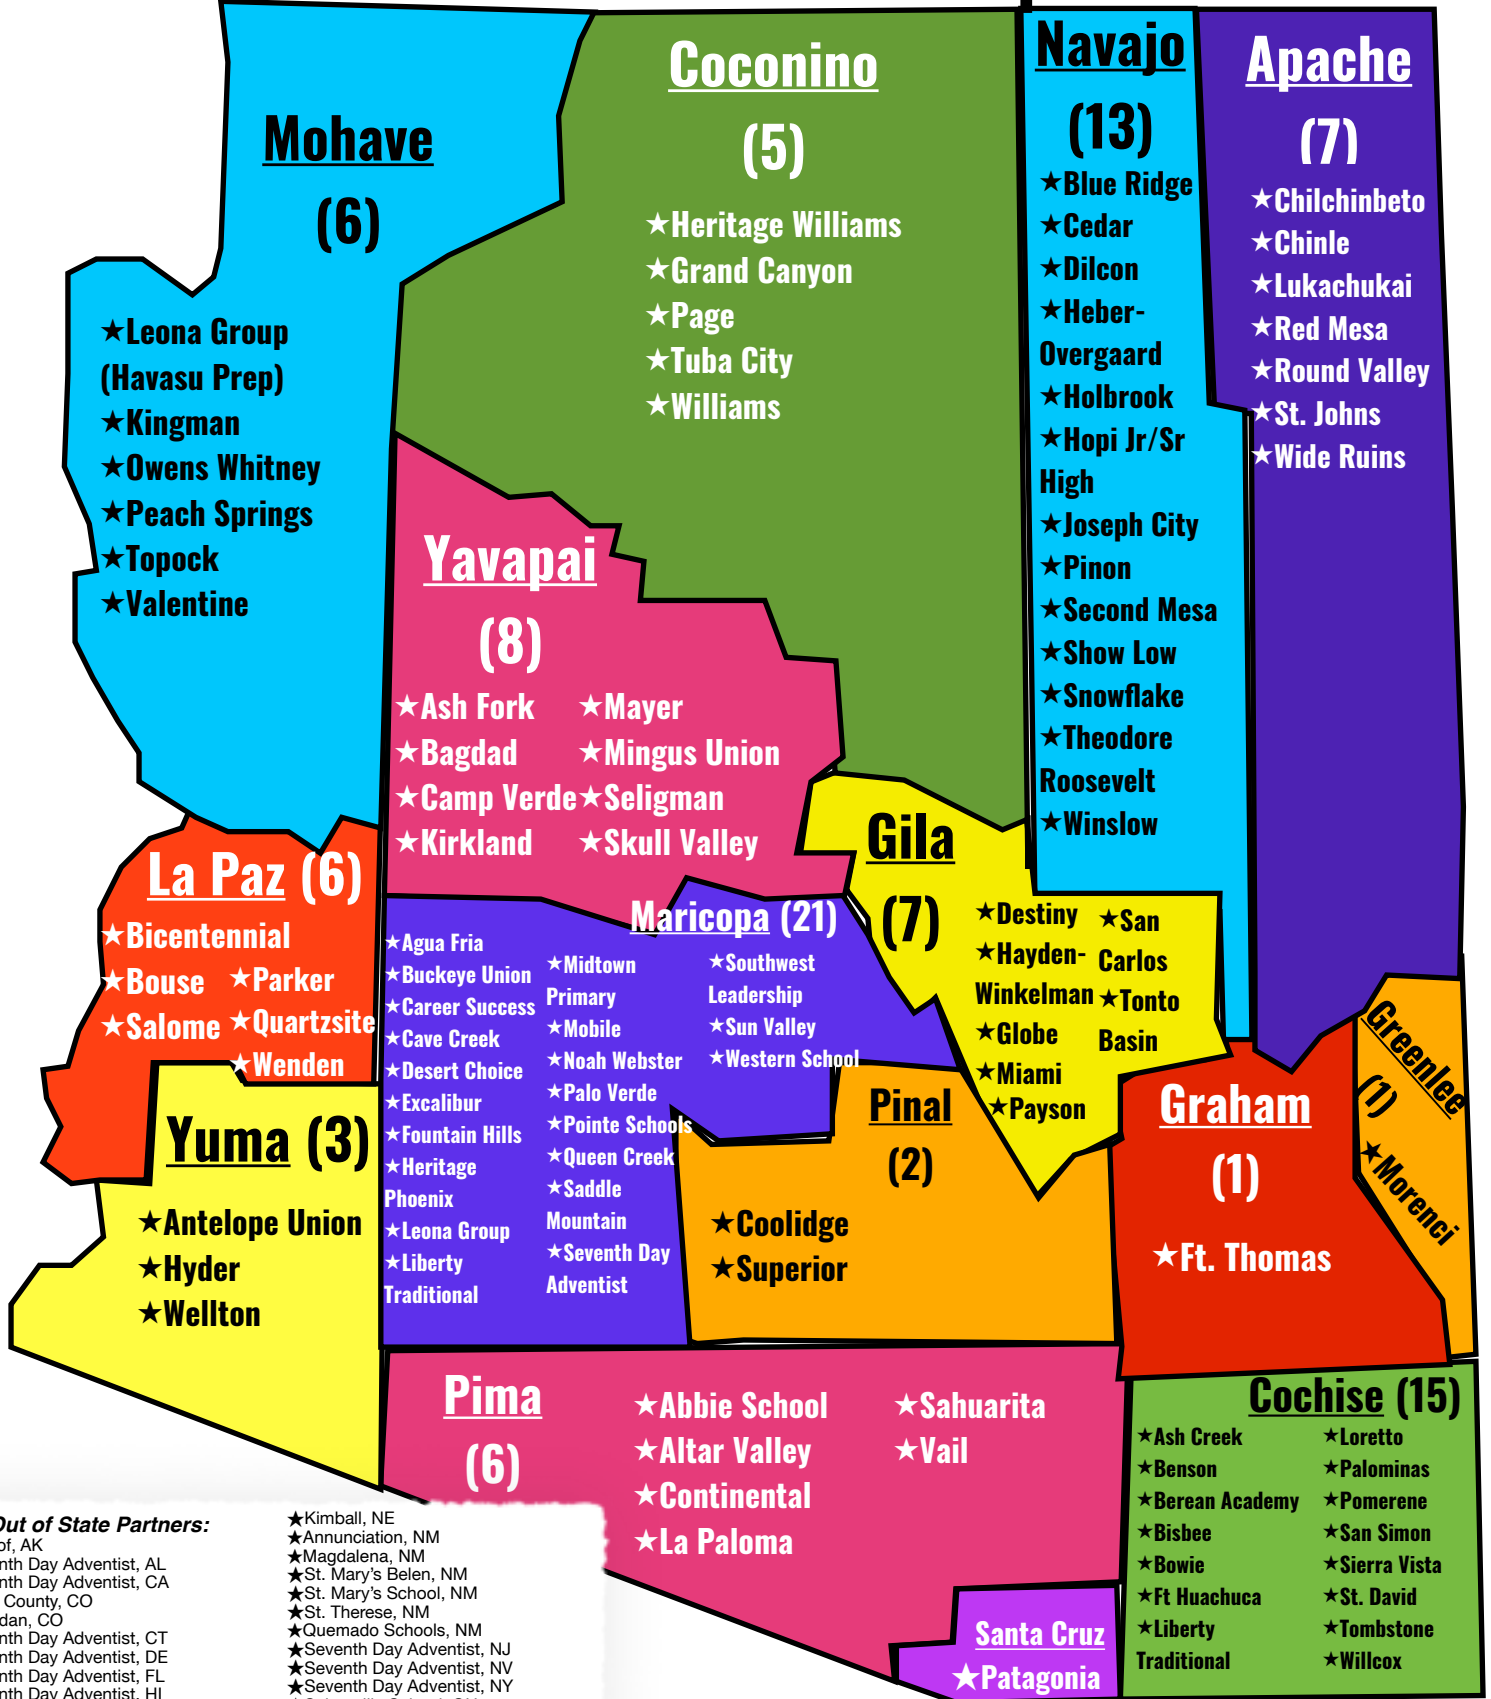

BT Partner Map

Out of State Partners:

- ★Pribilof, AK
- ★Seventh Day Adventist, AL
- ★Seventh Day Adventist, CA
- ★Delta County, CO
- ★Sheridan, CO
- ★Seventh Day Adventist, CT
- ★Seventh Day Adventist, DE
- ★Seventh Day Adventist, FL
- ★Seventh Day Adventist, HI
- ★Seventh Day Adventist, ID
- ★Troy, ID
- ★Cambridge Lakes, IL
- ★Oregon Community, IL
- ★Seventh Day Adventist, IL
- ★Seventh Day Adventist, IN
- ★Millcreek Elementary, KY
- ★Seventh Day Adventist, MA
- ★Seventh Day Adventist, MD
- ★Seventh Day Adventist, MI
- ★Seventh Day Adventist, MS
- ★Seventh Day Adventist, NC

- ★Kimball, NE
- ★Annunciation, NM
- ★Magdalena, NM
- ★St. Mary's Belen, NM
- ★St. Mary's School, NM
- ★St. Therese, NM
- ★Quemado Schools, NM
- ★Seventh Day Adventist, NJ
- ★Seventh Day Adventist, NV
- ★Seventh Day Adventist, NY
- ★Sciotoville School, OH
- ★Seventh Day Adventist, OR
- ★Seventh Day Adventist, UT
- ★Seventh Day Adventist, VA
- ★Seventh Day Adventist, WA
- ★Seventh Day Adventist, WI
- ★Riverside, WI