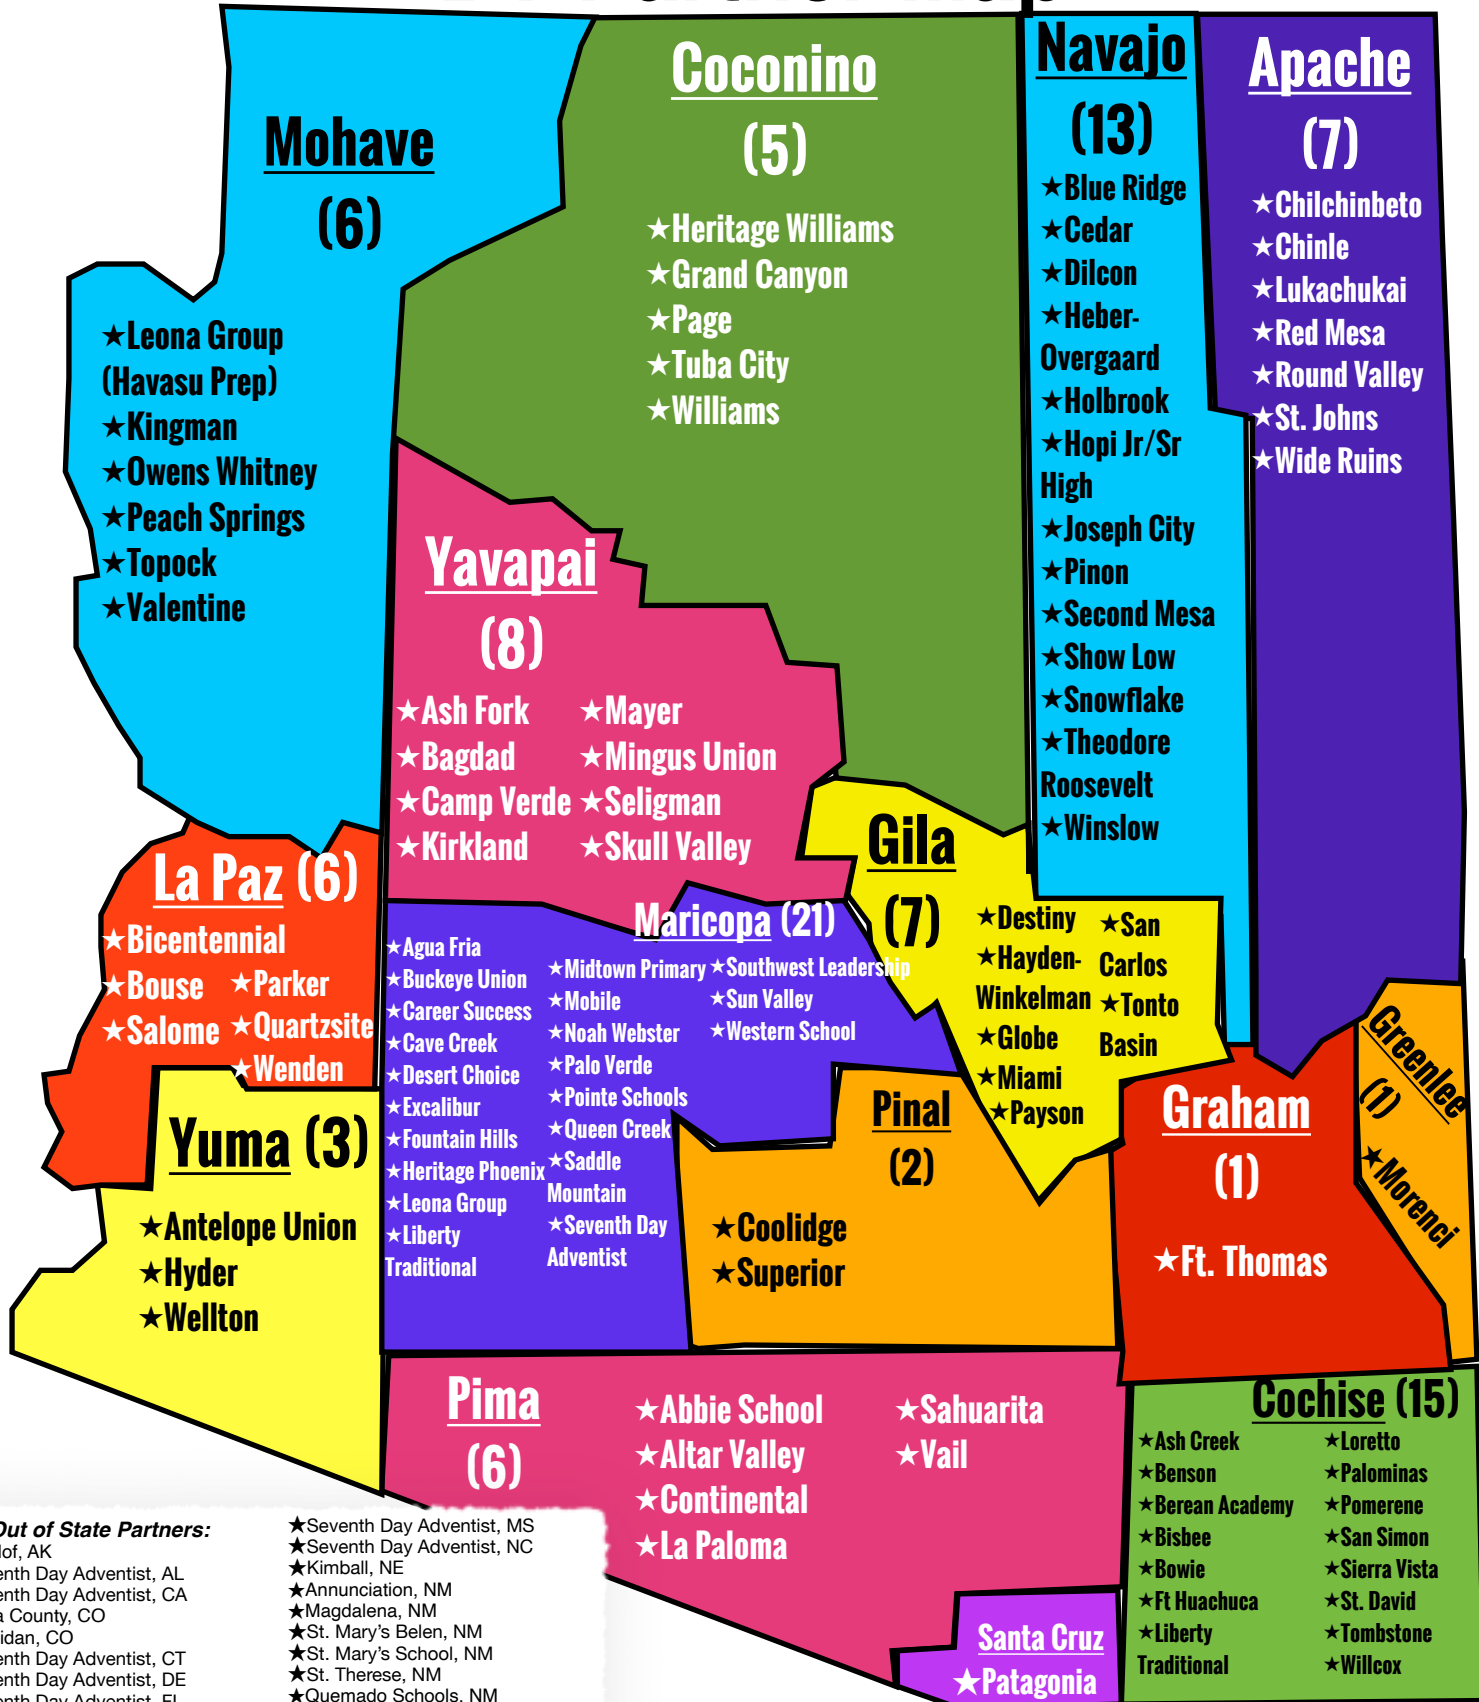

# BT Partner Map

## Out of State Partners:

- ★ Pribilof, AK
- ★ Seventh Day Adventist, AL
- ★ Seventh Day Adventist, CA
- ★ Delta County, CO
- ★ Sheridan, CO
- ★ Seventh Day Adventist, CT
- ★ Seventh Day Adventist, DE
- ★ Seventh Day Adventist, FL
- ★ Seventh Day Adventist, HI
- ★ Seventh Day Adventist, ID
- ★ Troy, ID
- ★ Cambridge Lakes, IL
- ★ Oregon Community, IL
- ★ Seventh Day Adventist, IL
- ★ Seventh Day Adventist, IN
- ★ Seventh Day Adventist, MA
- ★ Seventh Day Adventist, MD
- ★ Seventh Day Adventist, MI

- ★ Seventh Day Adventist, MS
- ★ Seventh Day Adventist, NC
- ★ Kimball, NE
- ★ Annunciation, NM
- ★ Magdalena, NM
- ★ St. Mary's Belen, NM
- ★ St. Mary's School, NM
- ★ St. Therese, NM
- ★ Quemado Schools, NM
- ★ Seventh Day Adventist, NJ
- ★ Seventh Day Adventist, NV
- ★ Seventh Day Adventist, NY
- ★ Sciotoville School, OH
- ★ Seventh Day Adventist, OR
- ★ Seventh Day Adventist, UT
- ★ Seventh Day Adventist, VA
- ★ Seventh Day Adventist, WA
- ★ Seventh Day Adventist, WI
- ★ Riverside, WI