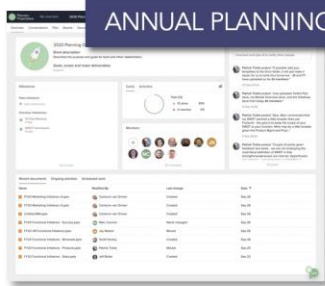

# Planview's Internal Use Cases

Planview Embodies the Transformations

# Planview's Internal Use Cases

ANNUAL PLANNING

PRODUCT ROADMAPS

PROFESSIONAL SERVICES

INNER CIRCLES/VOC

DEV TEAMS-OF-TEAMS

PI PLANNING

IT OPERATIONS