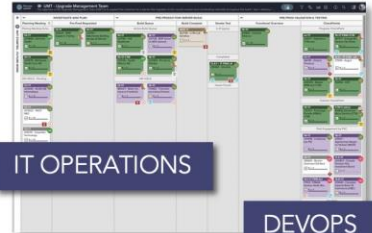

# Planview's Internal Use Cases

ANNUAL PLANNING

PRODUCT ROADMAPS

PROFESSIONAL SERVICES

INNER CIRCLES/VOC

DEV TEAMS-OF-TEAMS

PI PLANNING

IT OPERATIONS