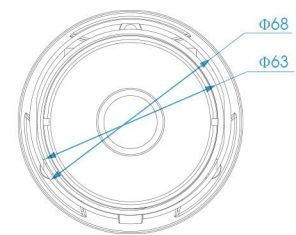

DIMENSIONS (mm)

SUPPORTED BROWSERS

Firefox

IE

Chrome

Safari

	Model	MS-C2963-F(I)PB (2.0MP)	MS-C3763-F(I)PB (3.0MP)	MS-C4463-F(I)PB (4.0MP)
Camera	Image Sensor	1/2.8" Progressive Scan CMOS		1/3" Progressive Scan CMOS
	Min. Illumination	Color: 0.002Lux @F1.2 B/W: 0Lux with IR on	Color: 0.005Lux@F1.2 B/W: 0Lux with IR on	Color: 0.008Lux @F1.2 B/W: 0Lux with IR on
	WDR	Super WDR up to 140dB	Super WDR up to 120dB	
	Lens	Motorized 2.8~12mm/7~22mm @F1.4 P-Iris(Optional)		
	Mount	Φ14		
	Field of View	H90°~H31°(2.8~12mm)	H86°~H31°(2.8~12mm)	H78.4°~H26.2°(2.8~12mm)
	Shutter Time	1/100000s~1/5s		
	IR Distance	Up to 25m		
	Day&Night	ICR Filter Auto Switch		
Video	Max Image Resolution	1920×1080	2048x1536	2592×1520
	Frame Rate	30fps(1920×1080), 30fps(1280×960), 30fps(1280×720), 30fps(704×576)	30fps(2048x1536), 30fps(1920×1080), 30fps(1280×960), 30fps(1280×720), 30fps(704×576)	20fps(2592×1520), 30fps(2304×1296), 30fps(1920×1080), 30fps(1280×960), 30fps(1280×720), 30fps(704×576)
	Video Compression	H.265(HEVC)/H.264/MJPEG		
	Video Bit Rate	16Kbps~16Mbps(CBR/VBR Adjustable)		
	Image Setting	Brightness/Contrast/Saturation/Sharpness		
	Network	Ethernet	1*RJ45 10M/100M Ethernet Port	
Network Storage		NAS(Support NFS, SMB/CIFS)		
Protocol		TCP/IP, UDP, RTP, RTSP, RTCP, HTTP, HTTPS, DNS, DDNS, DHCP, FTP, NTP, SMTP, SNMP, UPnP, SIP, IPv6, PPPoE, VLAN		
System	Storage	Support Micro SD/SDHC/SDXC Local Storage, up to 64G		
	Advanced Function	Motion Detection, Privacy Masking, Backlight Compensation, 3D-DNR, ROI		
	SIP/VoIP Support	Yes, Voice & Video-over-IP		
	Event Trigger	Motion Detection, Network Disconnection, etc.		
	Event Action	FTP Upload/ SMTP Upload/ SD Card Record/ SIP Phone		
	System Compatibility	ONVIF Profile S		
General	Working Temperature	-30℃~60℃		
	Working Humidity	0~90%(Non-condensing)		
	Power Supply	PoE/ DC12V±10%		
	Power Consumption	5.5W MAX	6W MAX	4.5W MAX
		9.5W MAX (With IR on)	9.5W MAX (With IR on)	7W MAX (With IR on)
	Weather Proof	Up to IP67 Rating for Weather-resistant Performance		
	Weight	820g		
	Dimensions	Φ76mmX236mm		
Warranty	2 Years			