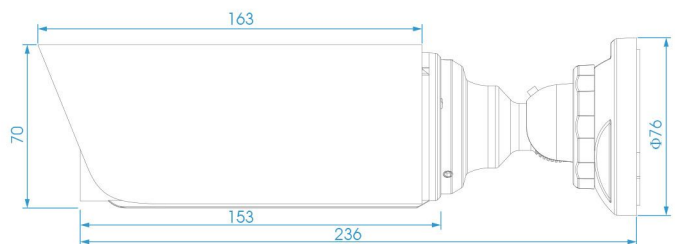

DIMENSIONS (mm)

SUPPORTED BROWSERS

Firefox

IE

Chrome

Safari

	Model	MS-C2963-F(I)PB (2.0MP)	MS-C3763-F(I)PB (3.0MP)	MS-C4463-F(I)PB (4.0MP)
Camera	Image Sensor	1/2.8" Progressive Scan CMOS		1/3" Progressive Scan CMOS
	Min. Illumination	Color: 0.002Lux @F1.2 B/W: 0Lux with IR on	Color: 0.005Lux@F1.2 B/W: 0Lux with IR on	Color: 0.008Lux @F1.2 B/W: 0Lux with IR on
	WDR	Super WDR up to 140dB	Super WDR up to 120dB	
	Lens	Motorized 2.8~12mm/7~22mm @F1.4 P-Iris(Optional)		
	Mount	Φ14		
	Field of View	H90°~H31°(2.8~12mm)	H86°~H31°(2.8~12mm)	H78.4°~H26.2°(2.8~12mm)
	Shutter Time	1/100000s~1/5s		
	IR Distance	Up to 25m		
	Day&Night	ICR Filter Auto Switch		
Video	Max Image Resolution	1920×1080	2048x1536	2592×1520
	Frame Rate	30fps(1920×1080), 30fps(1280×960), 30fps(1280×720), 30fps(704×576)	30fps(2048x1536), 30fps(1920×1080), 30fps(1280×960), 30fps(1280×720), 30fps(704×576)	20fps(2592×1520), 30fps(2304×1296), 30fps(1920×1080), 30fps(1280×960), 30fps(1280×720), 30fps(704×576)
	Video Compression	H.265(HEVC)/H.264/MJPEG		
	Video Bit Rate	16Kbps~16Mbps(CBR/VBR Adjustable)		
	Image Setting	Brightness/Contrast/Saturation/Sharpness		
	Network	Ethernet	1*RJ45 10M/100M Ethernet Port	
Network Storage		NAS(Support NFS, SMB/CIFS)		
Protocol		TCP/IP, UDP, RTP, RTSP, RTCP, HTTP, HTTPS, DNS, DDNS, DHCP, FTP, NTP, SMTP, SNMP, UPnP, SIP, IPv6, PPPoE, VLAN		
System	Storage	Support Micro SD/SDHC/SDXC Local Storage, up to 64G		
	Advanced Function	Motion Detection, Privacy Masking, Backlight Compensation, 3D-DNR, ROI		
	SIP/VoIP Support	Yes, Voice & Video-over-IP		
	Event Trigger	Motion Detection, Network Disconnection, etc.		
	Event Action	FTP Upload/ SMTP Upload/ SD Card Record/ SIP Phone		
	System Compatibility	ONVIF Profile S		
General	Working Temperature	-30℃~60℃		
	Working Humidity	0~90%(Non-condensing)		
	Power Supply	PoE/ DC12V±10%		
	Power Consumption	5.5W MAX	6W MAX	4.5W MAX
		9.5W MAX (With IR on)	9.5W MAX (With IR on)	7W MAX (With IR on)
	Weather Proof	Up to IP67 Rating for Weather-resistant Performance		
	Weight	820g		
	Dimensions	Φ76mmX236mm		
Warranty	2 Years			