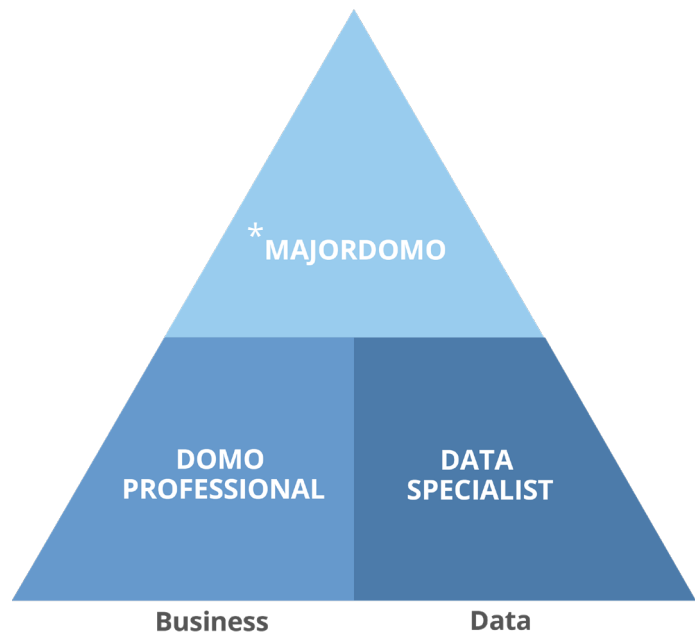

Domo Certification

Domo Certification establishes your credibility as a master in Domo, helping you gain critical skills and further your career. Progress at your own pace, demonstrating mastery of Domo skills, and increasing your value to your team and in the data analytics marketplace. Add certification in one of the top data tools in the world to your expertise today.

learndomo.domo.com

DATA SPECIALIST

\$249 | 2-year recertification

Who needs this?

Anyone who connects, creates, and transforms data and manages the Data Center.

What is needed to be successful?

- Understanding of Connection and Transformation Tools (*Beast Mode, Magic ETL, MySQL DataFlows, DataFusion, Workbench, Connectors*)
- Data Governance and Best Practices
- Proficiency with SQL